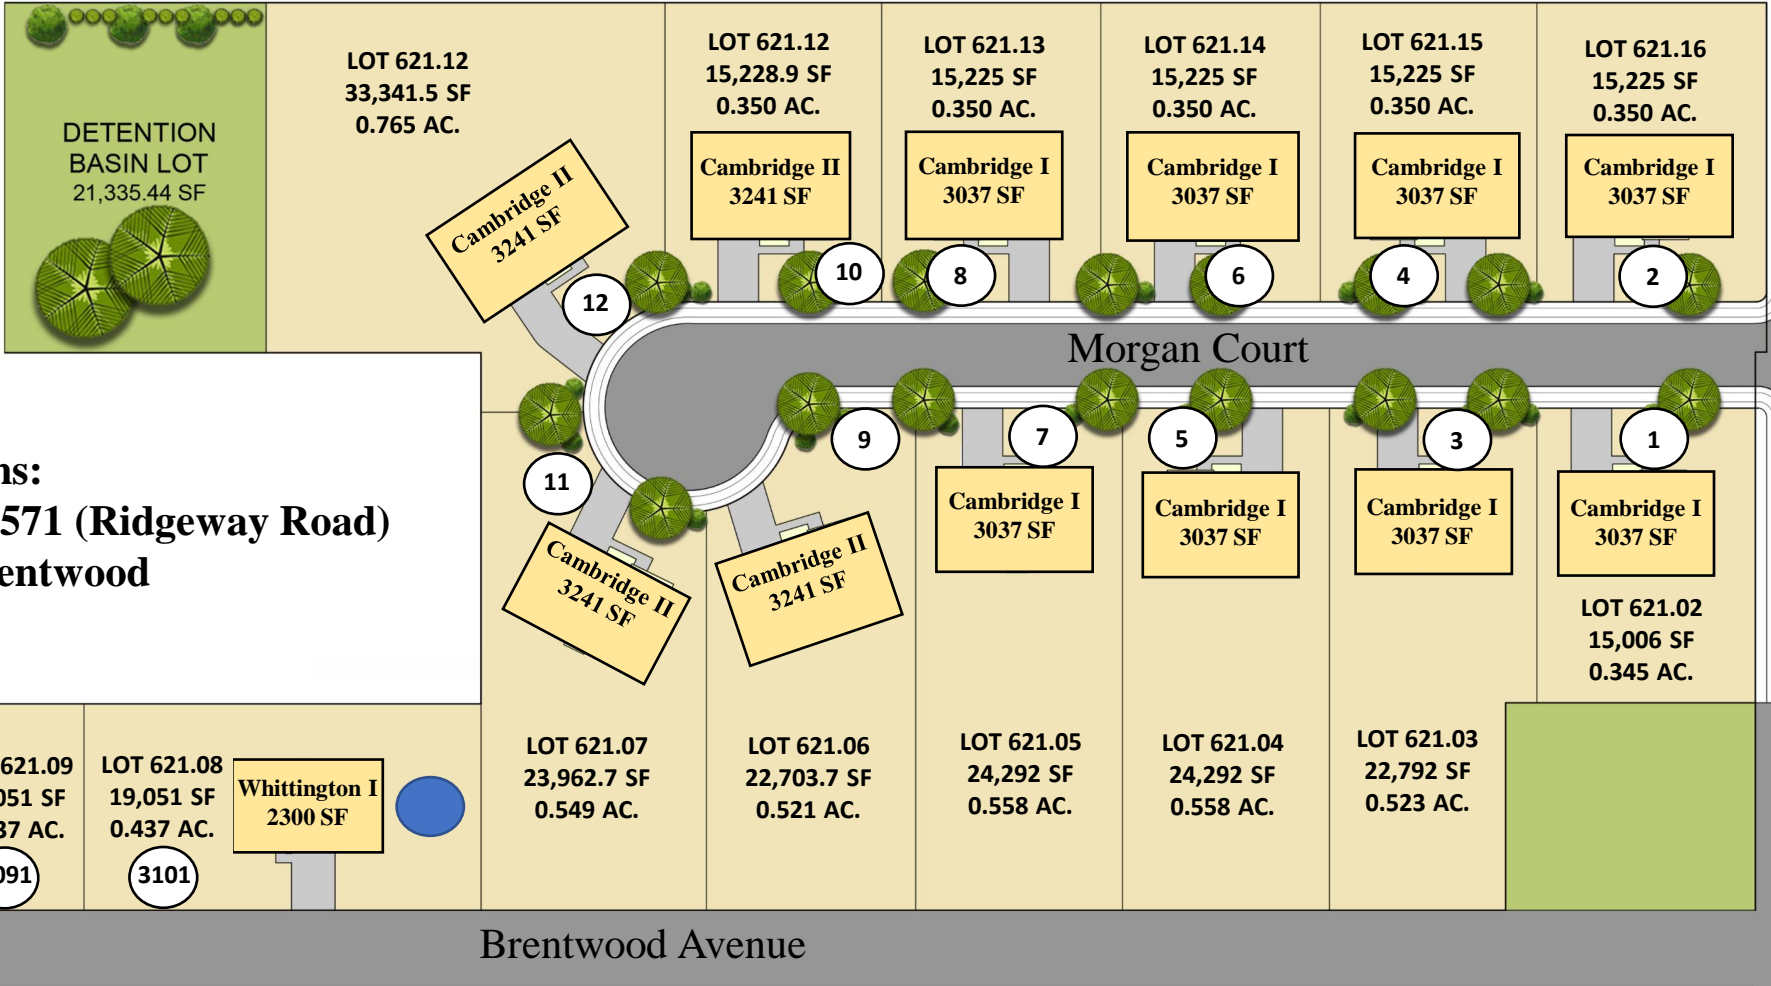

Fall/Winter 2021  
Delivery

# BRENTWOOD ESTATES

by ARYA PROPERTIES LLC

- **SOLD**
- **Under Contract**

**Directions:**  
Route 70 to Right on Route 571 (Ridgeway Road)  
to Right on Brentwood