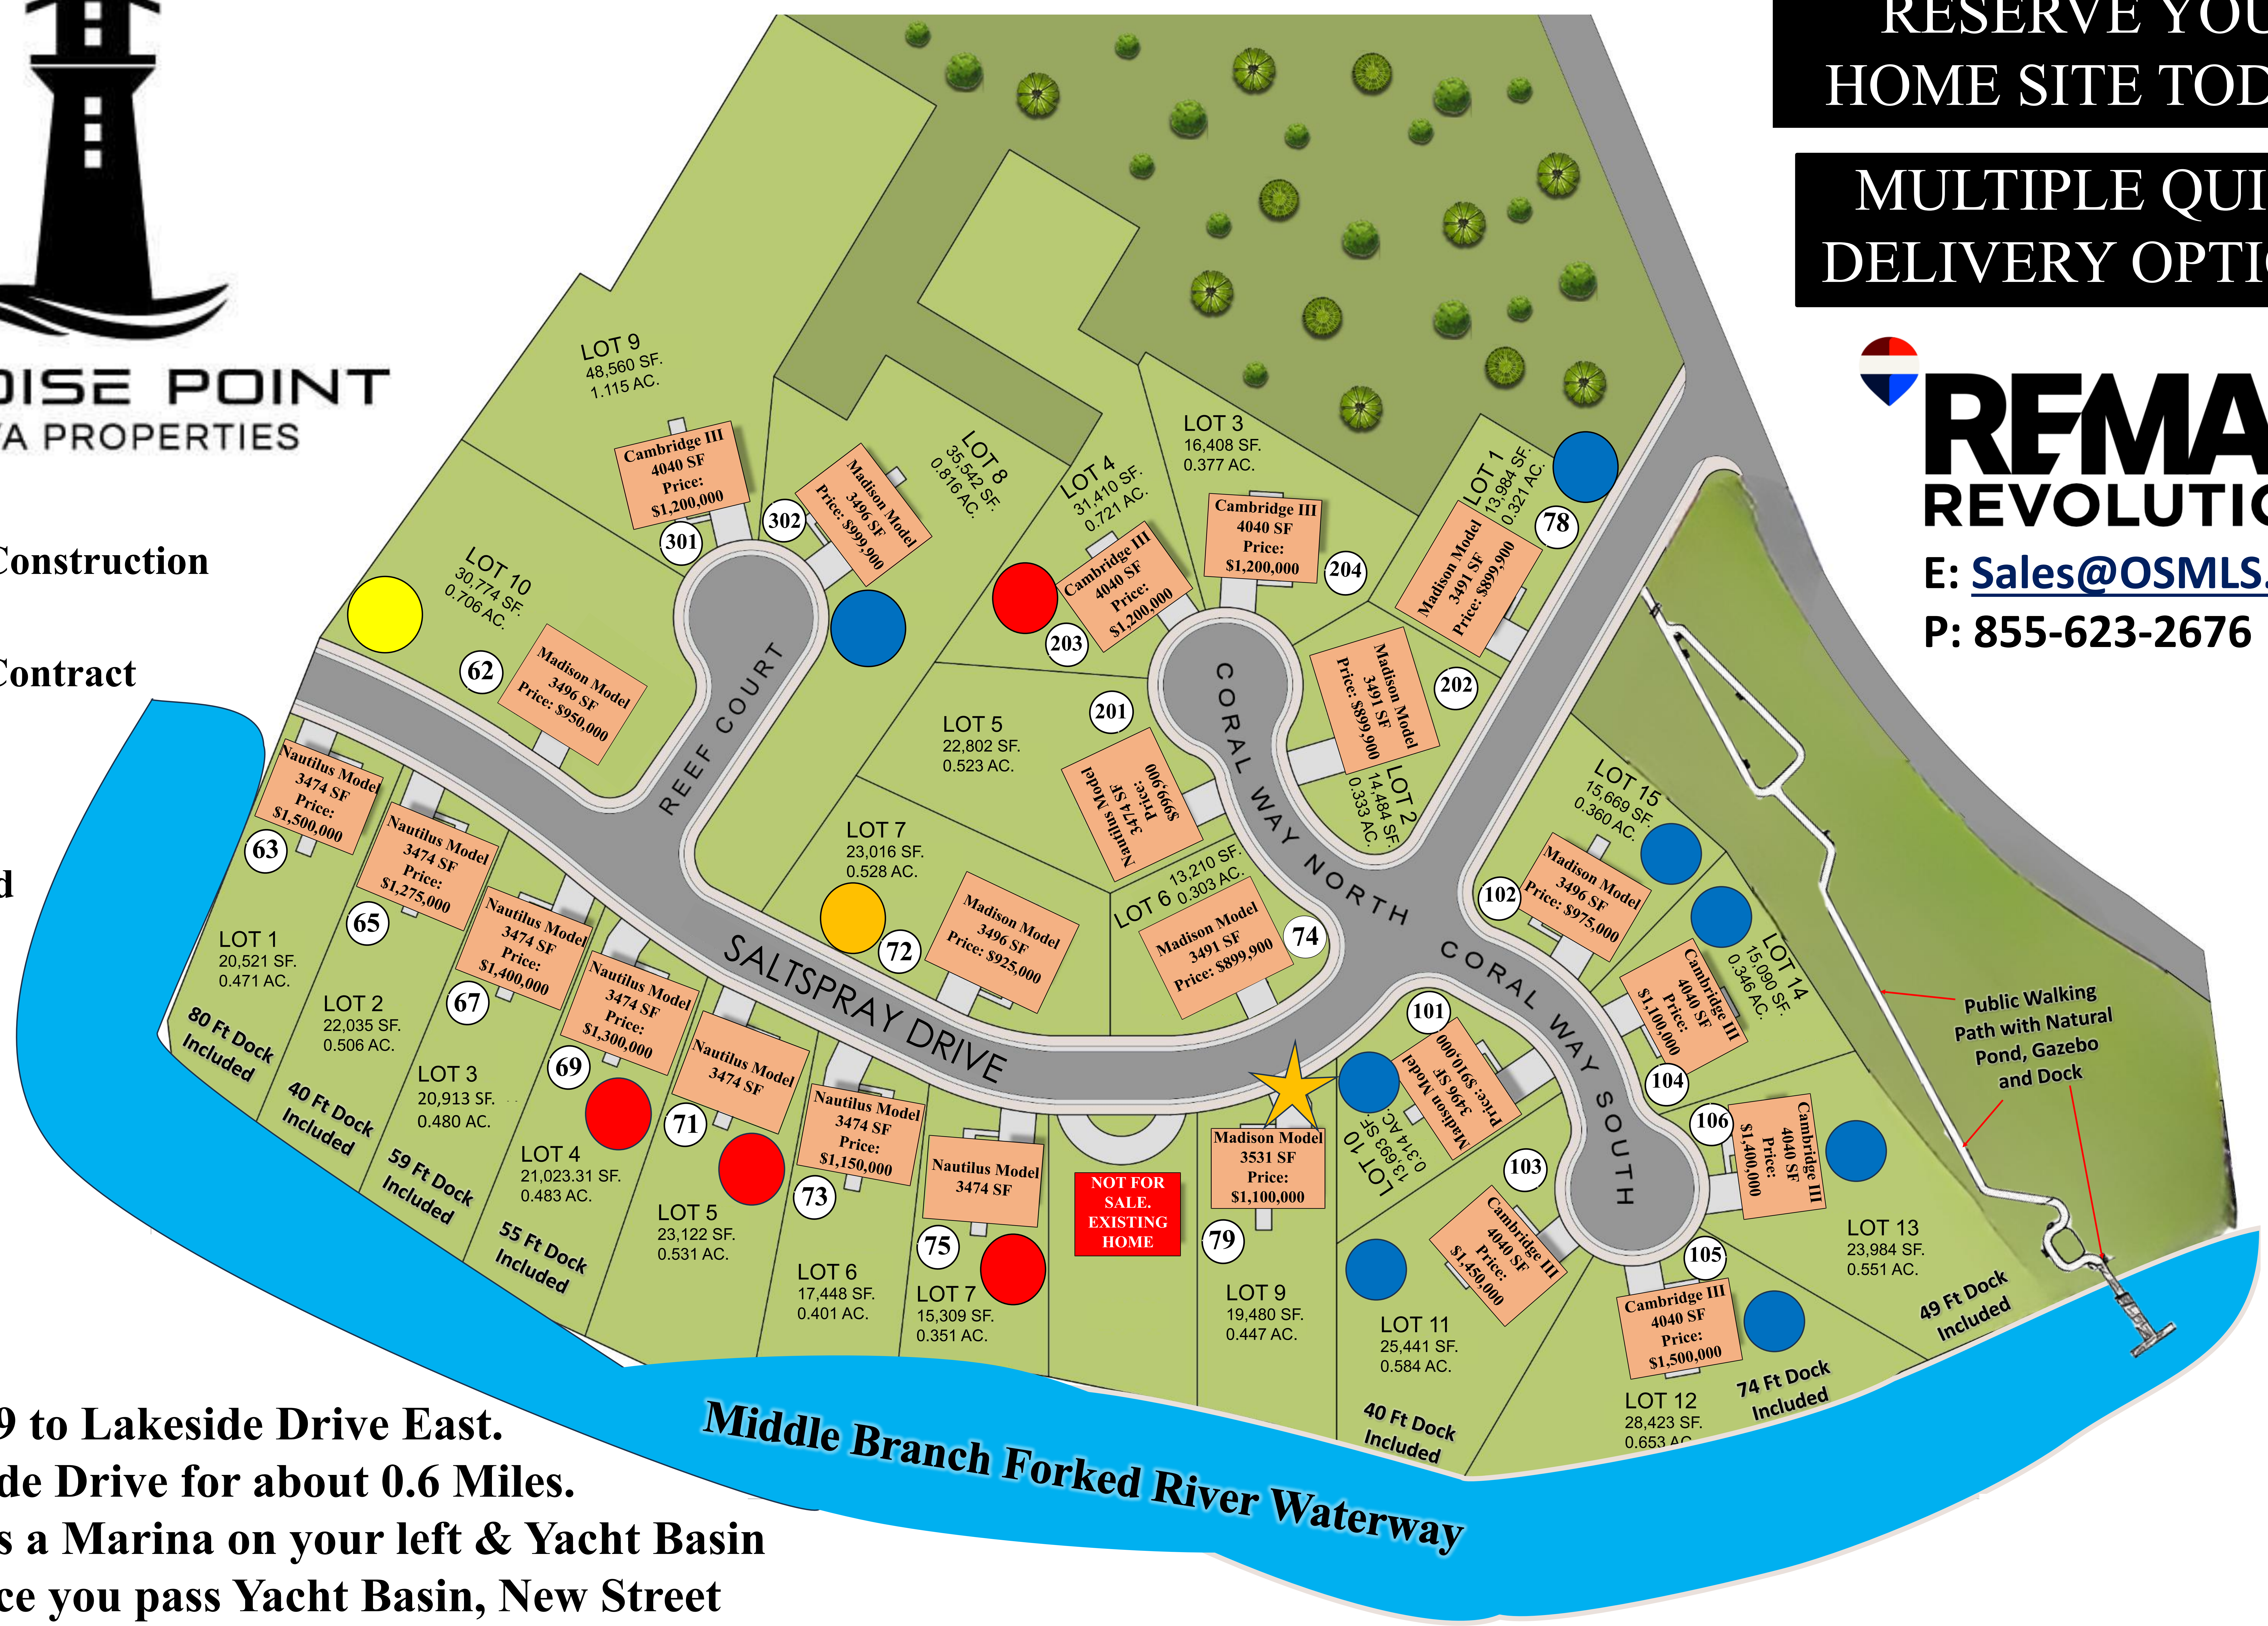

RESERVE YOUR HOME SITE TODAY!

MULTIPLE QUICK DELIVERY OPTIONS

 **REMAX**
REVOLUTION
E: Sales@OSMLS.com
P: 855-623-2676

-  Under Construction
-  Under Contract
-  Closed
-  Finished Home
-  Model

Directions:
Take Route 9 to Lakeside Drive East.
Take Lakeside Drive for about 0.6 Miles.
You will pass a Marina on your left & Yacht Basin Plaza N. Once you pass Yacht Basin, New Street Salt Spray Drive comes up immediately on the right