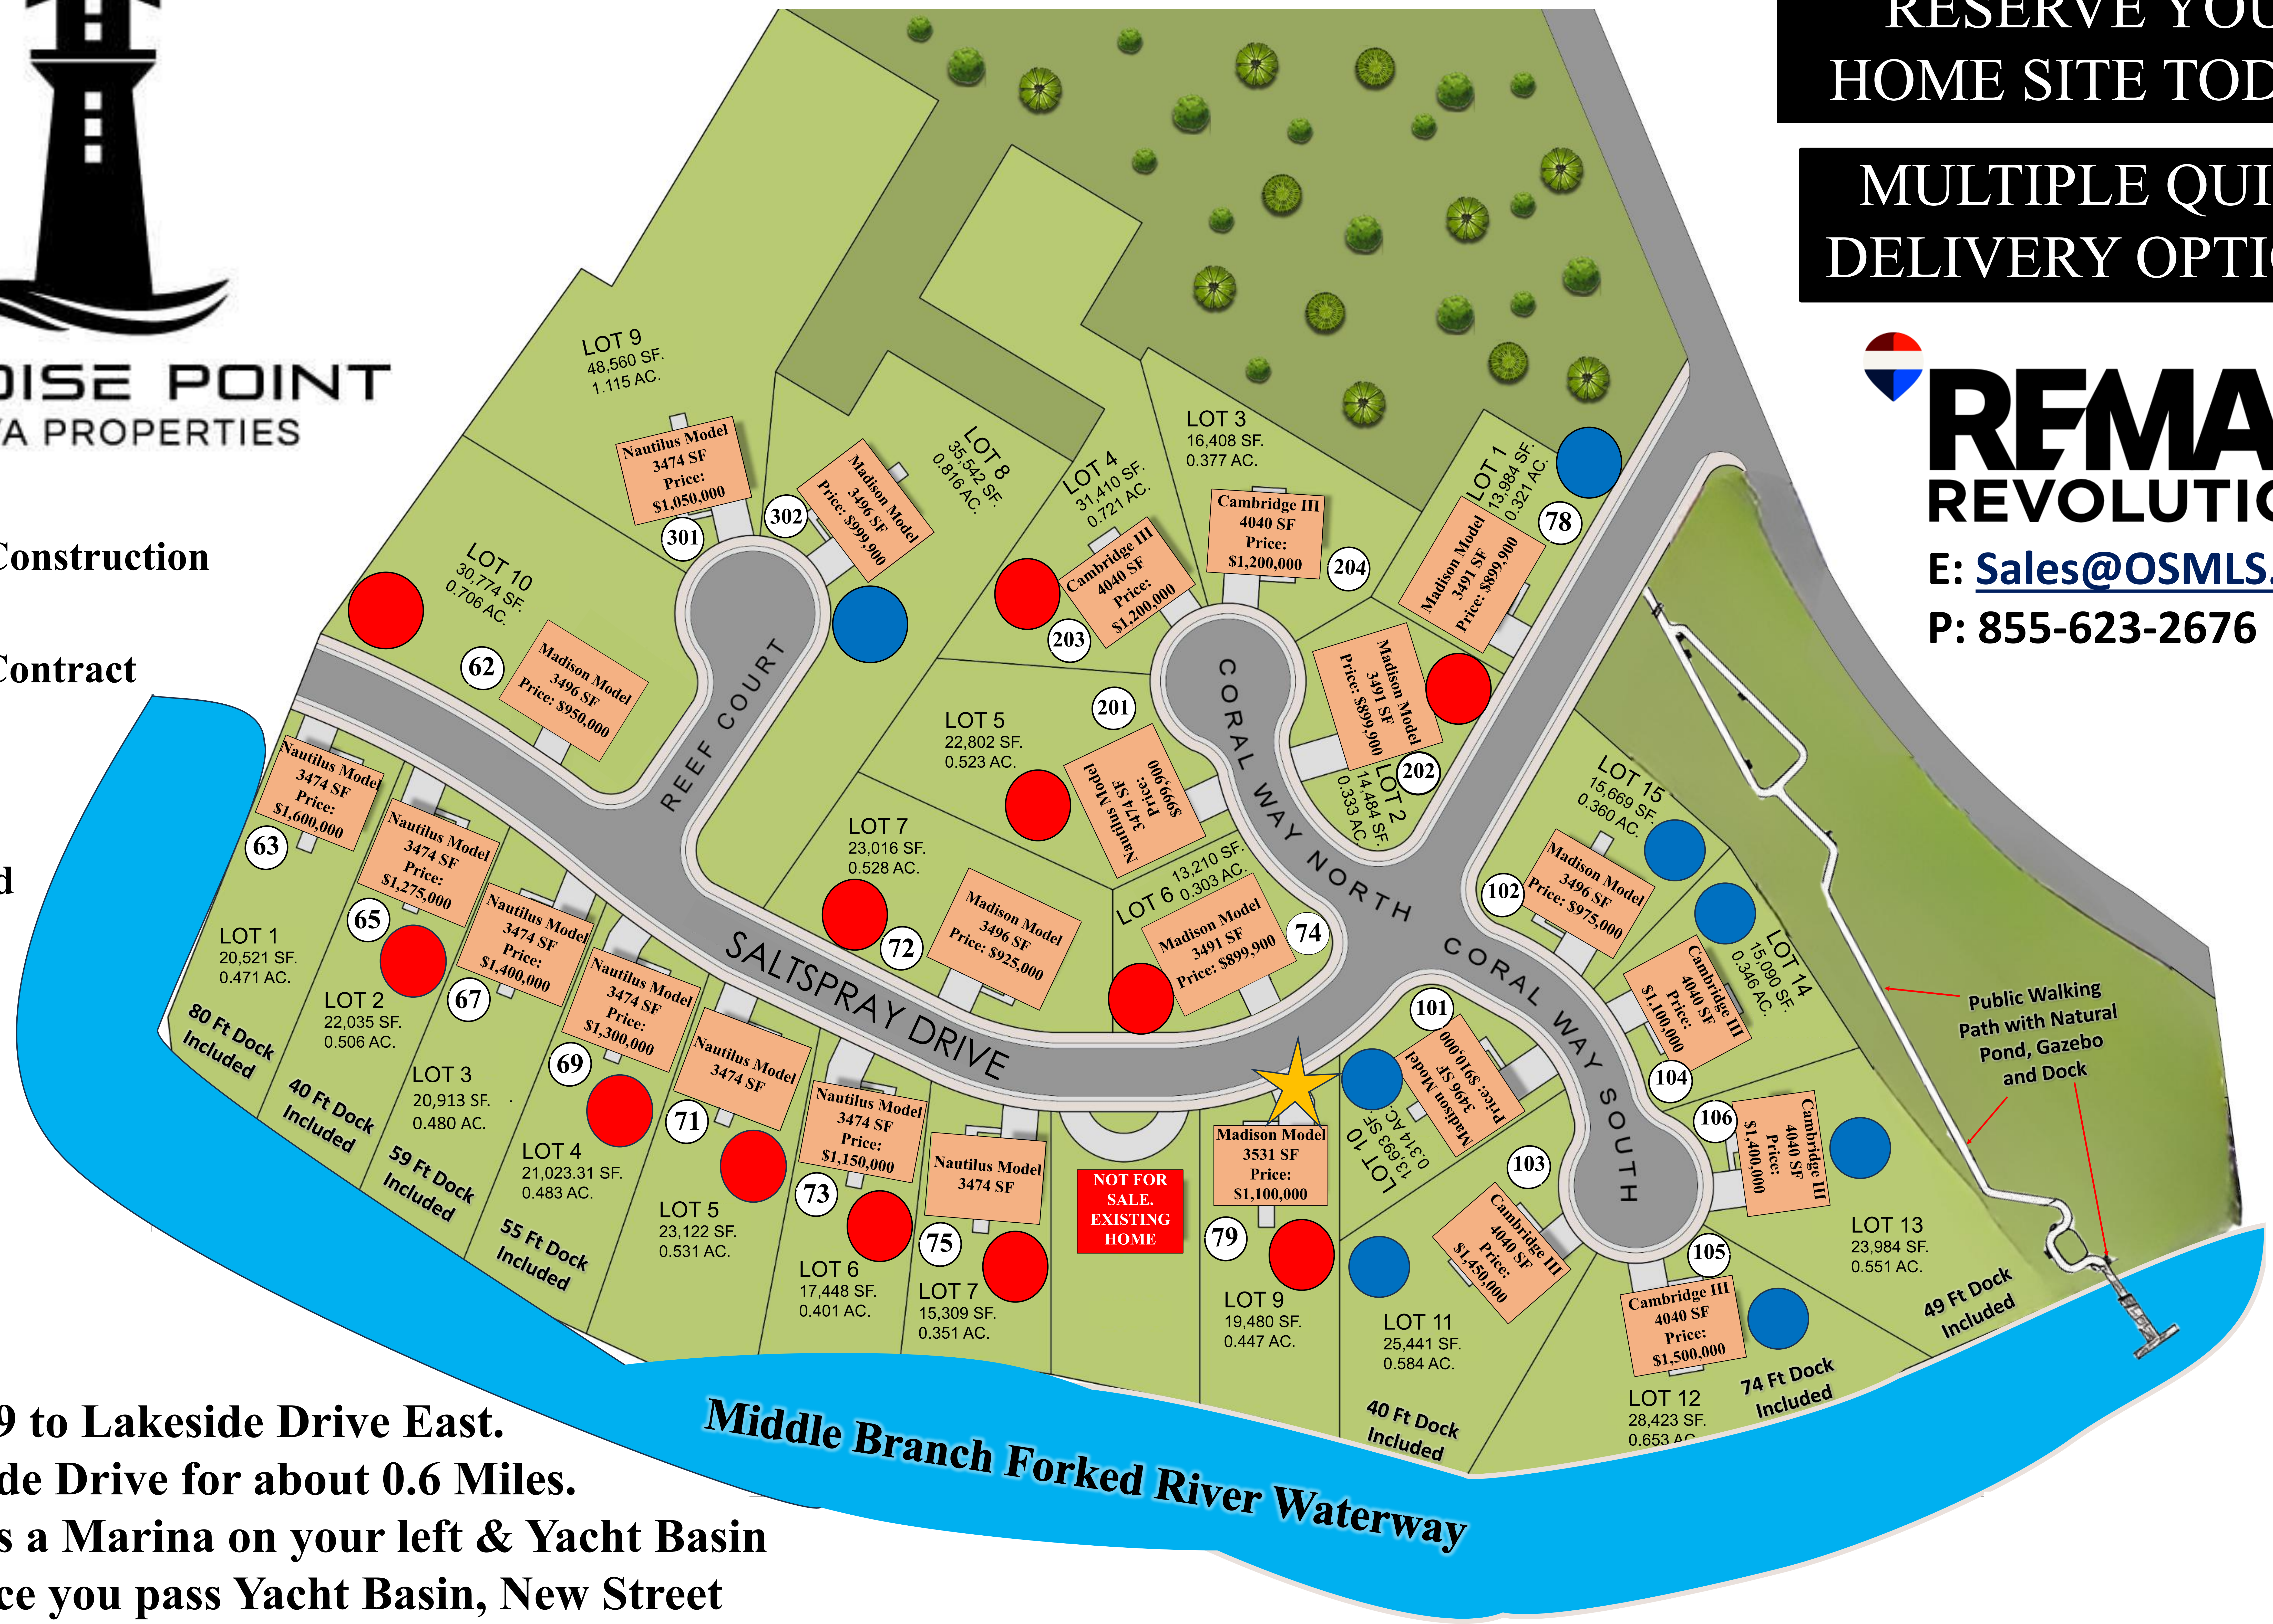

RESERVE YOUR HOME SITE TODAY!

MULTIPLE QUICK DELIVERY OPTIONS

E: Sales@OSMLS.com

P: 855-623-2676

PARADISE POINT
BY ARYA PROPERTIES

- Under Construction
- Under Contract
- Closed
- Finished Home
- Model

Directions:

Take Route 9 to Lakeside Drive East.
Take Lakeside Drive for about 0.6 Miles.
You will pass a Marina on your left & Yacht Basin Plaza N. Once you pass Yacht Basin, New Street Salt Spray Drive comes up immediately on the right